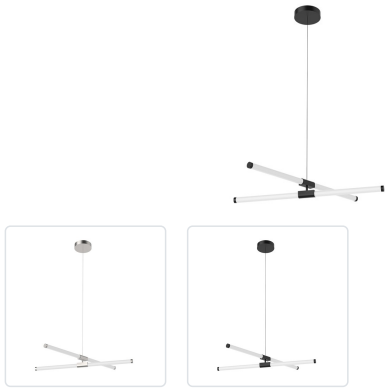

AKARI
CH18537
CHANDELIERS

PROJECT

CH18537-BN
Brushed Nickel

CH18537-BK
Black

SPECIFICATION DETAILS

Fixture Dimensions	L35-1/2" x W35-1/2" x H3-3/4"
Light Source	LED with DC Driver
Wattage	48W
Total Lumens	3825lm
Delivered Lumens	2700lm*
Voltage	120V
Color Temperature	3000K
CRI (Ra)	90CRI
Optional Color Temps	2700K - 5000K Available, Minimum Order Quantities Apply
LED Rated Life	50,000 hours
Dimming	100% - 10%, TRIAC or ELV Dimmer (Not Included)
Diffuser Details	Frosted acrylic diffuser
Adjustable	Yes
Wire Length	120" Max
Wire Type	BK - Black Wire; BN - Clear Wire;
Minimum Hang Height	6"
Sloped Ceiling Adaptable	Yes
Location	Dry
Canopy Dimensions	D7-1/8" x H1-5/8"
Paint Finish	BK02; BN01;