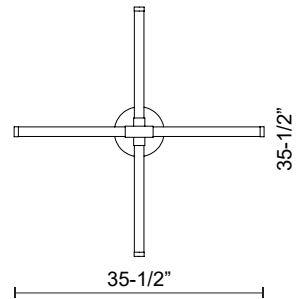

COMMENT

KUZCO

CANADA: 19054 28TH AVENUE - SURREY, BC V3Z 6M3
USA: 3035 E. LONE MOUNTAIN ROAD - LAS VEGAS, NV 89081

WWW.KUZCOLIGHTING.COM

© 2021 KUZCO LIGHTING. ALL RIGHTS RESERVED.