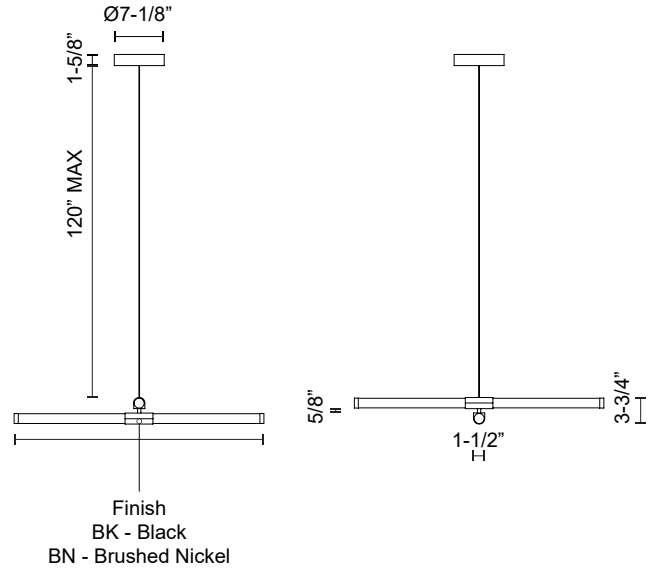

COMMENT

KUZCO

CANADA: 19054 28TH AVENUE - SURREY, BC V3Z 6M3
USA: 3035 E. LONE MOUNTAIN ROAD - LAS VEGAS, NV 89081

WWW.KUZCOLIGHTING.COM

© 2021 KUZCO LIGHTING. ALL RIGHTS RESERVED.